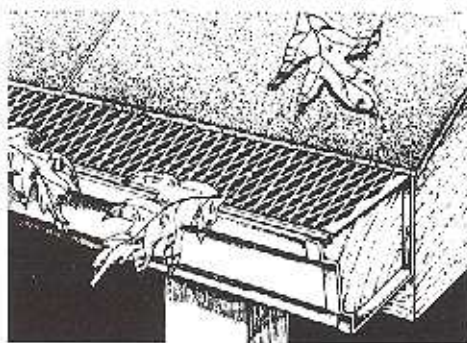

Snap-In Gutter Guard

Solve the problem of clogged gutters and down spouts.

Premium Snap-In Gutter Guards only \$ _____

- *Install in seconds by snapping on to front edge of gutter.*
- *Handy 3 foot sections fit standard "K" style aluminum, steel or plastic gutters.*
 - *Made of high quality, rigid PVC.*
 - *Snap-In design will not collapse under debris.*

Snap-In Gutter Guards

KEEPS LEAVES AND DEBRIS OUT OF GUTTERS

The Snap-In Gutter Guard is made of a high quality, rigid PVC. Handy three foot sections fit any "K" style aluminum, steel or plastic gutters.